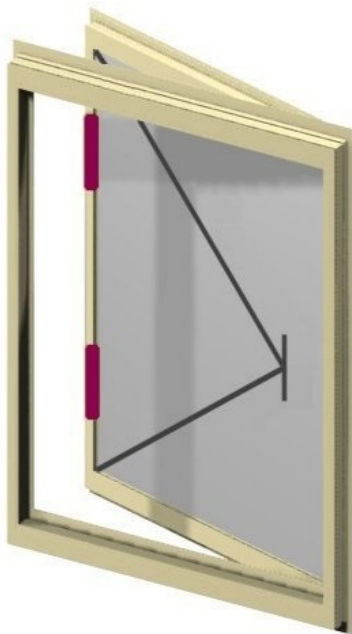

# WEDGELESS

This innovative quality window fastener from ASSA ABLOY is for use with aluminium or uPVC windows. Patented internationally, this unique window fastener has the 'wedge' incorporated as a folding flap attached to the base of the handle.

## Features:

- Easy to install and operate.
- High quality pressure die-cast main body with colour-matched injection moulded nylon flap.

High Profile Wedgeless

Low Profile Wedgeless

RECOMMENDED FIXING  
2 x 8G x 3/8" RAISED CSK POSI  
TYPE B STAINLESS SCREWS  
PART No 8017

## APPLICATION GUIDE

Awning Window

- 320B: RH Face Fix, Low Profile, 6mm
- 321B: LH Face Fix, Low Profile, 6mm
- 330B: RH Face Fix, High Profile, 6mm
- 331B: LH Face Fix, High Profile, 6mm
- 420B: RH Sub Fix, Low Profile, 6mm
- 421B: LH Sub Fix, Low Profile, 6mm
- 430B: RH Sub Fix, High Profile, 6mm
- 431B: LH Sub Fix, High Profile, 6mm