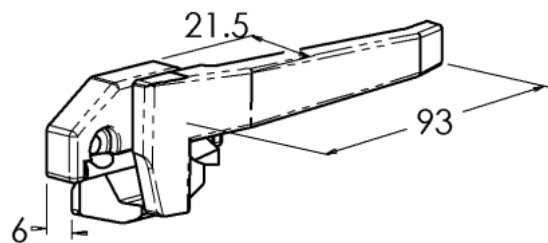

## Options:

- A low profile handle grip is available for use in by-pass situations
- The Wedgeless has a handle length of 93mm
- Available in 6mm backsets
- Available in a wide range of powdercoat colours

## Features:

- Easy to install and operate.
- High quality pressure die-cast main body with colour-matched injection moulded nylon flap.

High Profile Wedgeless

Low Profile Wedgeless

RECOMMENDED FIXING  
2 x 8G x 3/8" RAISED CSK POSI  
TYPE B STAINLESS SCREWS  
PART No 8017