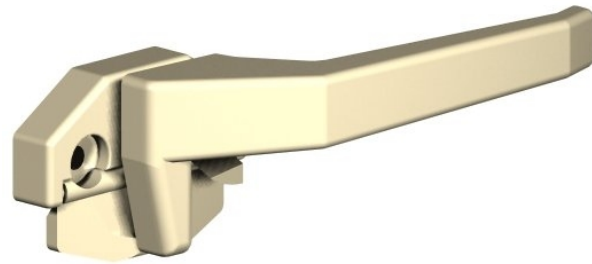

# WEDGELESS

This innovative quality window fastener from ASSA ABLOY is for use with aluminium or uPVC windows. Patented internationally, this unique window fastener has the 'wedge' incorporated as a folding flap attached to the base of the handle.

## Options:

- A low profile handle grip is available for use in by-pass situations
- The Wedgeless has a handle length of 93mm
- Available in 6mm backsets
- Available in a wide range of powdercoat colours

## Features:

- Easy to install and operate.
- High quality pressure die-cast main body with colour-matched injection moulded nylon flap.

High Profile Wedgeless

Low Profile Wedgeless

RECOMMENDED FIXING  
2 x 8G x 3/8" RAISED CSK POSI  
TYPE B STAINLESS SCREWS  
PART No 8017