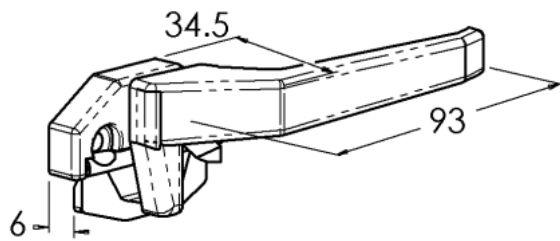

## Options:

- A low profile handle grip is available for use in by-pass situations
- The Wedgeless has a handle length of 93mm
- Available in 6mm backsets
- Available in a wide range of powdercoat colours

## Features:

- Easy to install and operate.
- High quality pressure die-cast main body with colour-matched injection moulded nylon flap.

High Profile Wedgeless

Low Profile Wedgeless

RECOMMENDED FIXING  
2 x 8G x 3/8" RAISED CSK POSI  
TYPE B STAINLESS SCREWS  
PART No 8017