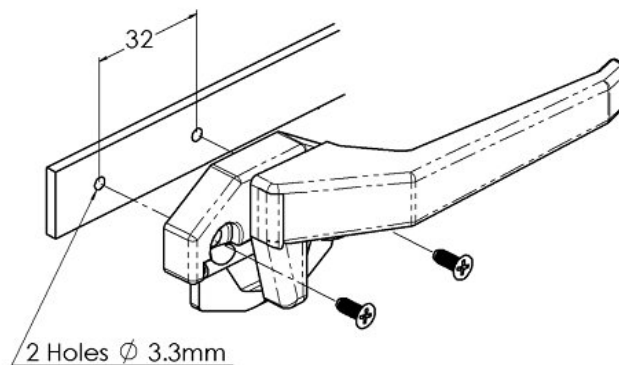

## Features:

- Easy to install and operate.
- High quality pressure die-cast main body with colour-matched injection moulded nylon flap.

High Profile Wedgeless

Low Profile Wedgeless

RECOMMENDED FIXING  
2 x 8G x 3/8" RAISED CSK POSI  
TYPE B STAINLESS SCREWS  
PART No 8017